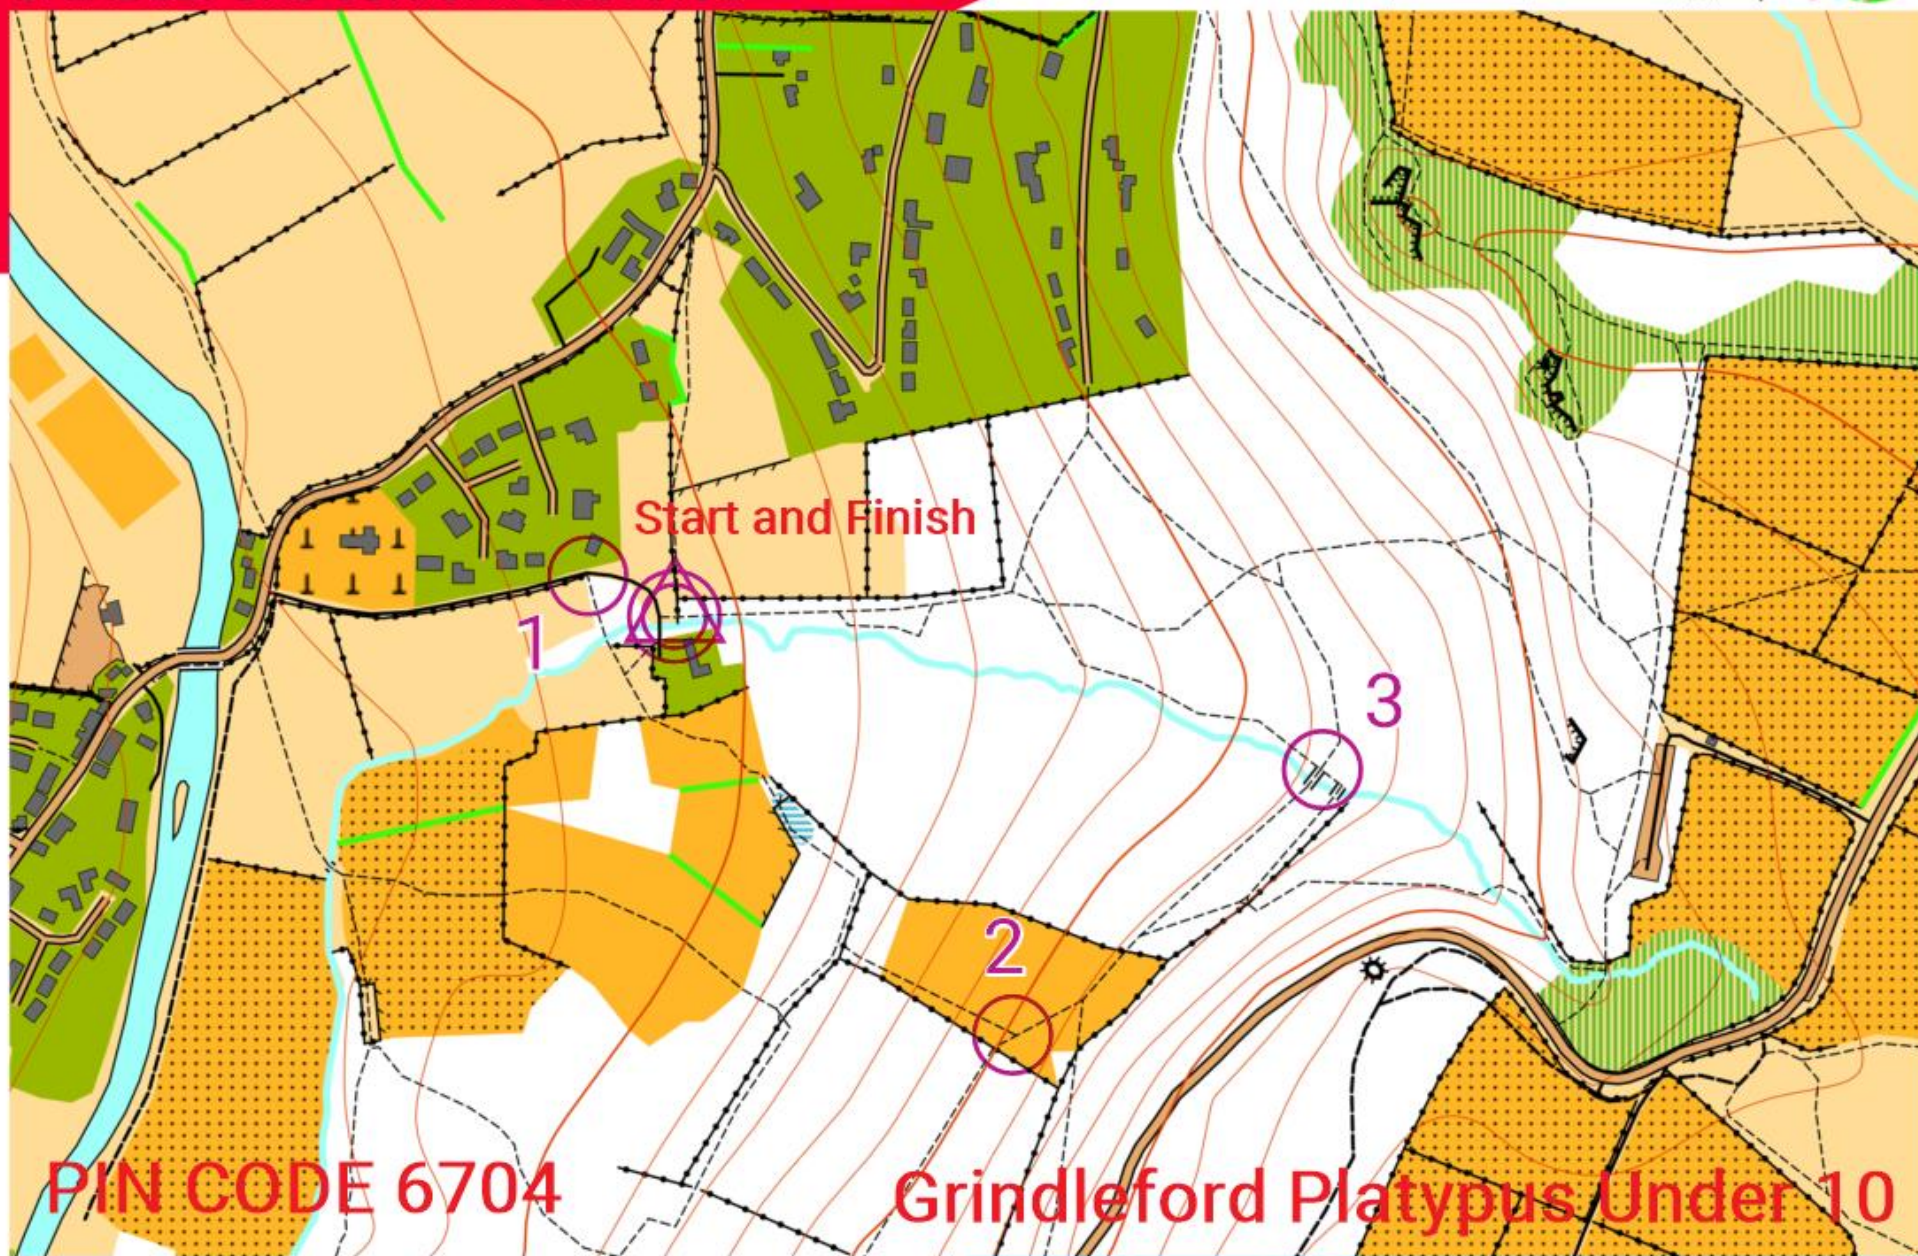

GRINDLEFORD JUNIOR FELL RACE

scale 1:5000, contours 10m
200m

PIN CODE 6704

Grindleford Platypus Under 10